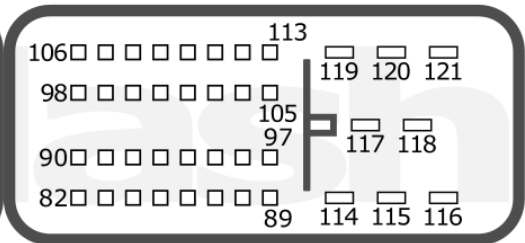

PCMflash

Engine Control Unit

LINCONTROL LEC4AF/LEC4AP

T1

T2

+12V	T1: 12, 13, 44	CAN-L	T1: 81
GND	T1: 80	CAN-H	T1: 62

CHINA

pcmflash.ru

v.2

2025-02-10