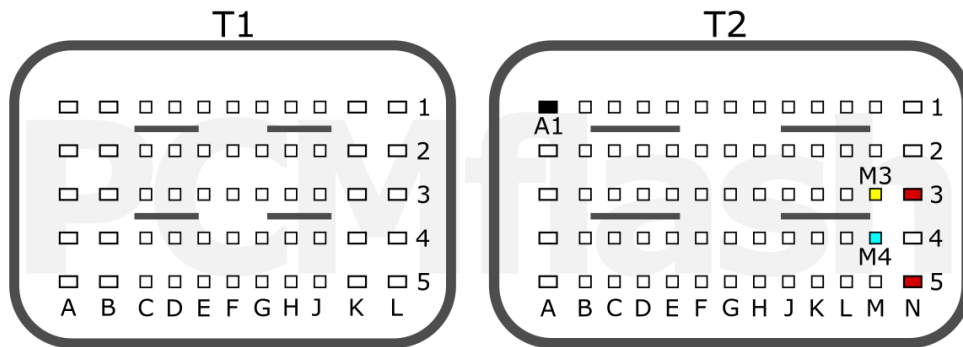

PCMflash module 97

China AECS/LinControl

Contents/Оглавление

Contents/Оглавление.....	2
AECS FC-34.....	3
LINCONTROL LEC4AF/LEC4AP	4

PCMflash

Engine Control Unit

AECS FC-34

+12V	T2: N3, N5	CAN-L	T2: M4
GND	T2: A1	CAN-H	T2: M3

T2

+12V	T1: 12, 13, 44	CAN-L	T1: 81
GND	T1: 80	CAN-H	T1: 62

CHINA

pcmflash.ru

v.2

2025-02-10