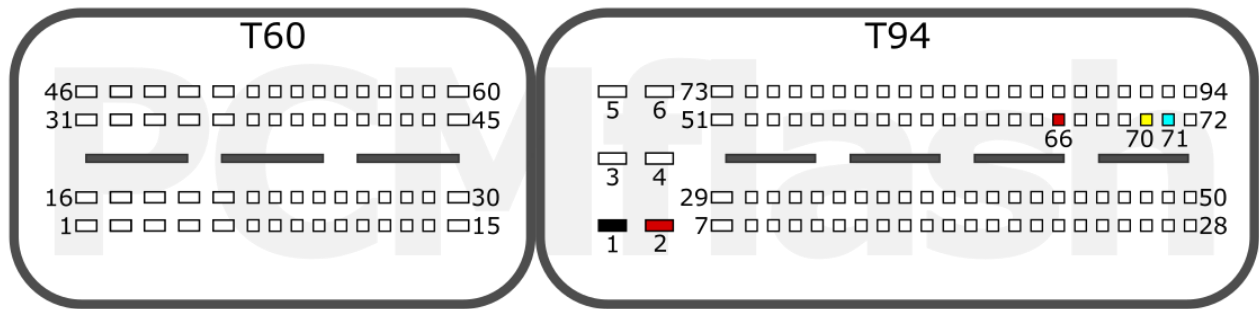

PCMflash

Engine Control Unit

LINCONTROL LEC4GD

+12V	T94: 2, 66	CAN-L	T94: 71
GND	T94: 1	CAN-H	T94: 70

CHINA

pcmflash.ru

v.1

2025-04-15