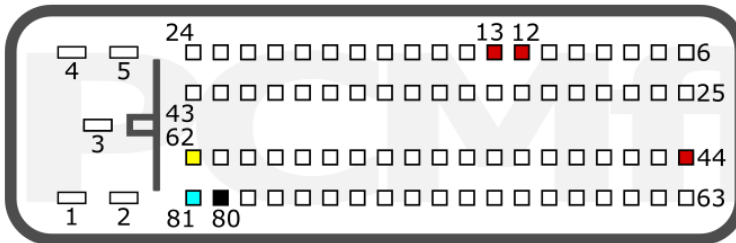

PCMflash

Engine Control Unit

LINCONTROL LEC4AF/LEC4AP

T1

T2

+12V	T1: 12, 13, 44	CAN-L	T1: 81
GND	T1: 80	CAN-H	T1: 62

CHINA

pcmflash.ru

v.2

2025-02-10