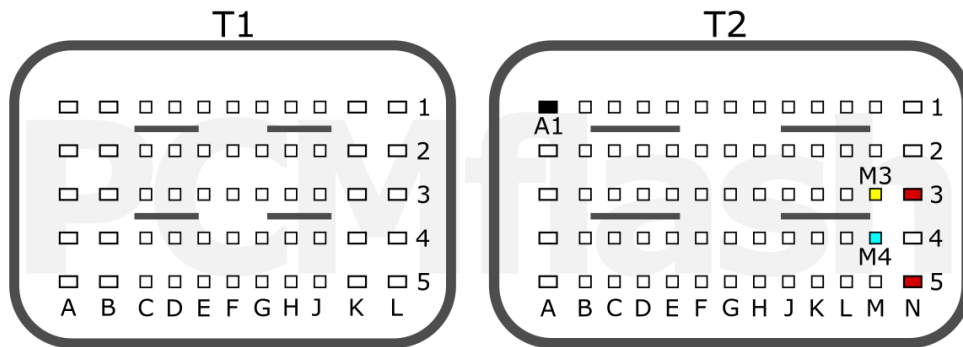

PCMflash module 97

China AECS/LinControl

Contents/Оглавление

Contents/Оглавление.....	2
AECS FC-34.....	3
AECS FC-50.....	4
LINCONTROL LEC4AF/LEC4AP	5
LINCONTROL LEC4GD	6

PCMflash

Engine Control Unit

AECS FC-34

+12V	T2: N3, N5	CAN-L	T2: M4
GND	T2: A1	CAN-H	T2: M3

CHINA

pcmflash.ru

v.1

2025-01-22

PCMflash

Engine Control Unit

AECS FC-50