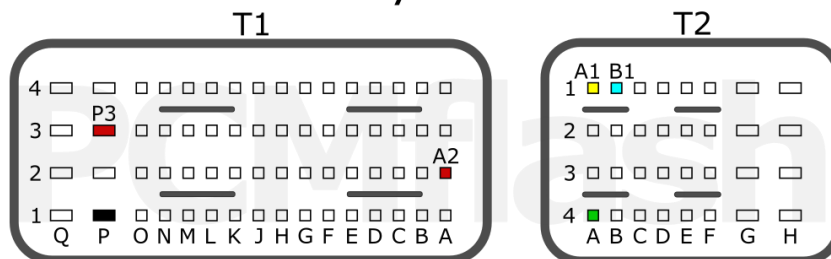

PCMflash module 98

China Continental

Contents/Оглавление

Contents/Оглавление.....	2
Easy U2/U2W/U2.5.....	3
Easy U3.6/U3D/U3E	4
SCE60, SIM2K-D51/51.4.....	5

PCMflash

Engine Control Unit

Easy U2/U2W/U2.5

Easy U2/U2W

+12V	T1: P3, A2	CAN-L	T2: B1
GND	T1: P1	CAN-H	T2: A1

Easy U2.5

+12V	T1: P3, A2	CAN-L	T2: B1
GND	T1: P1	CAN-H	T2: A1
K-LINE	T2: A4		

CHINA

pcmflash.ru

v.3

2025-04-15

PCMflash

Engine Control Unit

Easy U3.6/U3D/U3E

+12V	T2: L1, L2, M1	CAN-L	T2: A2
GND	T2: L4	CAN-H	T2: A1

CHINA

pcmflash.ru

v.1

2025-04-15

PCMflash