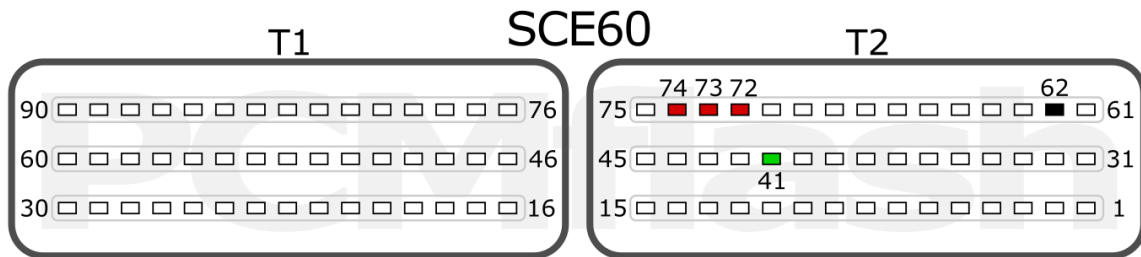

PCMflash

Engine Control Unit

SCE60, SIM2K-D51/51.4

+12V	T2: 72, 73, 74	K-LINE	T2: 41
GND	T2: 62