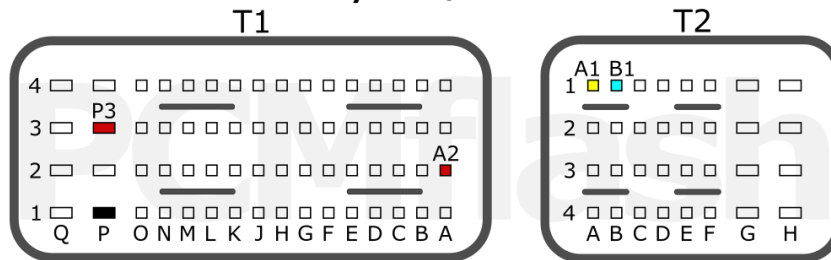

PCMflash module 98

China Continental

Contents/Оглавление

Contents/Оглавление.....	2
Easy U2/U2W/U2.5.....	3
Easy U3.6/U3D/U3E	4
SCE60, SIM2K-D51/51.4.....	5

PCMflash

Engine Control Unit

Easy U2/U2W/U2.5

Easy U2/U2W

+12V	T1: P3, A2	CAN-L	T2: B1
GND	T1: P1	CAN-H	T2: A1

Easy U2.5

+12V	T1: P3, A2	CAN-L	T2: B1
GND	T1: P1	CAN-H	T2: A1
K-LINE	T2: A4		

CHINA

pcmflash.ru

v.3

2025-04-15

PCMflash

Engine Control Unit

Easy U3.6/U3D/U3E

+12V	T2: L1, L2, M1	CAN-L	T2: A2
GND	T2: L4	CAN-H	T2: A1

CHINA

pcmflash.ru

v.1

2025-04-15

PCMflash