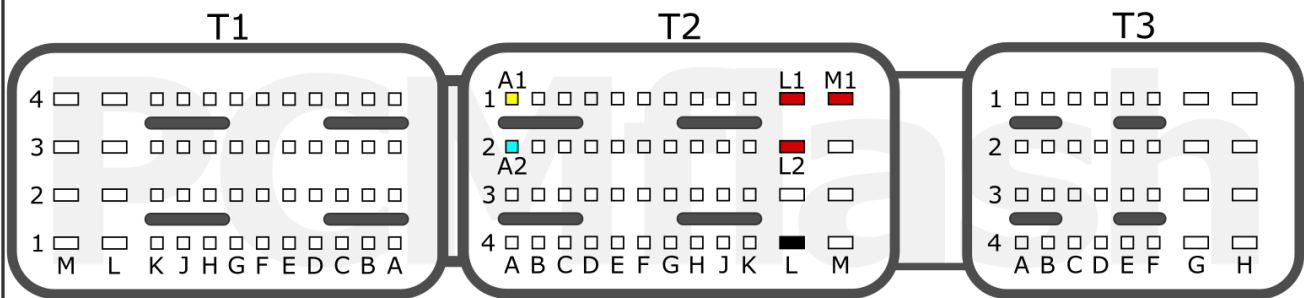

+12V	T1: P3, A2	CAN-L	T2: B1
GND	T1: P1	CAN-H	T2: A1

Easy U2.5

+12V	T1: P3, A2	CAN-L	T2: B1
GND	T1: P1	CAN-H	T2: A1
K-LINE	T2: A4		

CHINA

pcmflash.ru

v.3

2025-04-15

PCMflash

Engine Control Unit

Easy U3.6/U3D/U3E

+12V	T2: L1, L2, M1	CAN-L	T2: A2
GND	T2: L4	CAN-H	T2: A1

CHINA

pcmflash.ru

v.1

2025-04-15

PCMflash