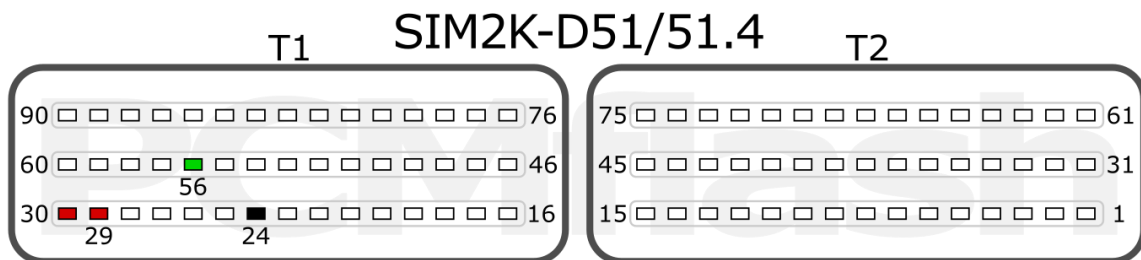

+12V	T1: 29, 30	K-LINE	T1: 56
GND	T1: 24		

SGMW

pcmflash.ru

v.1

2025-03-21